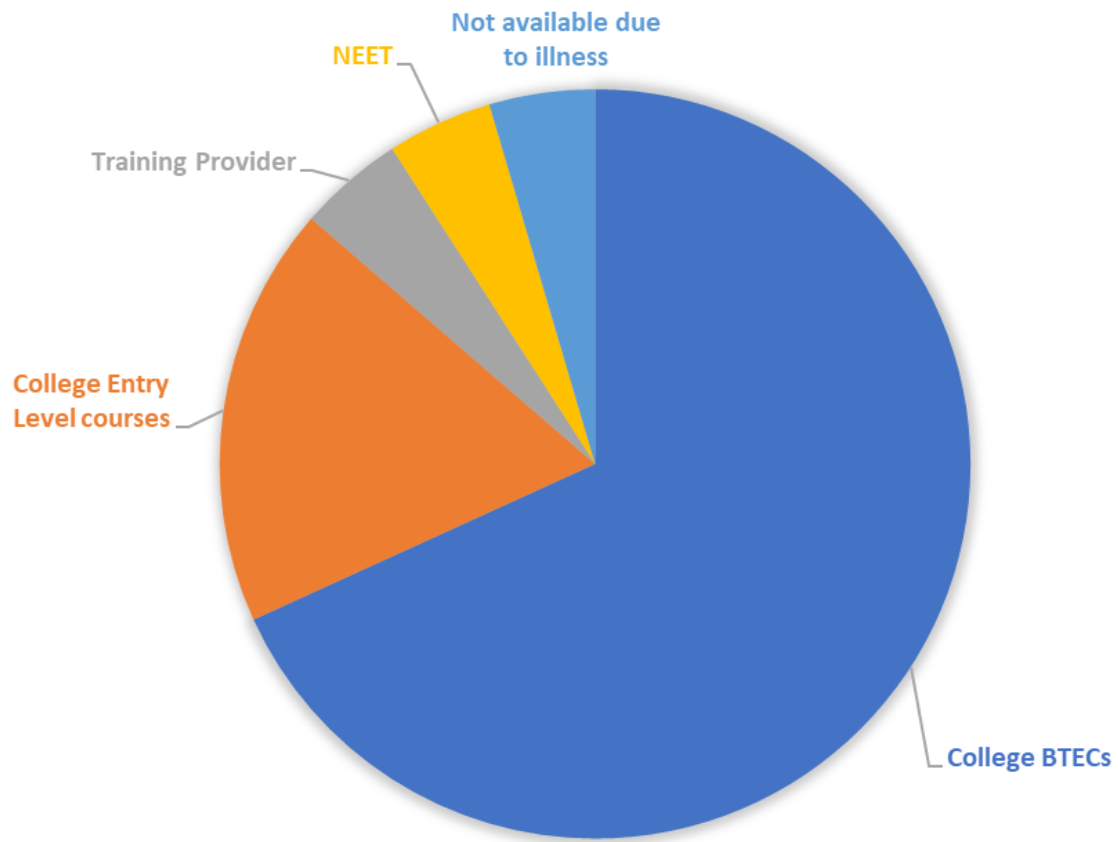

Destination Data for Year 11 Cohort 2022/23

Destination	Number (Total 22)	Percentage
College BTEC	15	68%
College Entry Level Courses	4	18%
Training provider	1	4.5%
Not Available Due to Illness	1	4.5%
NEET	1	4.5%